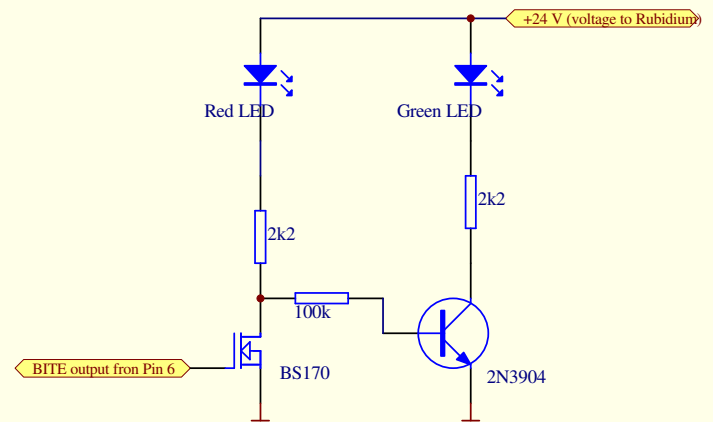

BITE indicator (RED - unlocked, Green -Locked)

Title			Protel International P/L L3, 12a Rodborough Rd Frenchs Forest NSW Australia 2086	 Making Electronic Design Easy™
Size: A4	Number:	Revision:		
Date: 21-Feb-2009	Time: 16:40:51	Sheet 0 of 0		
File: C:\Program Files\Design Explorer 99 SE\Backup\Rubidium.ddb - Rubidium.Sch				