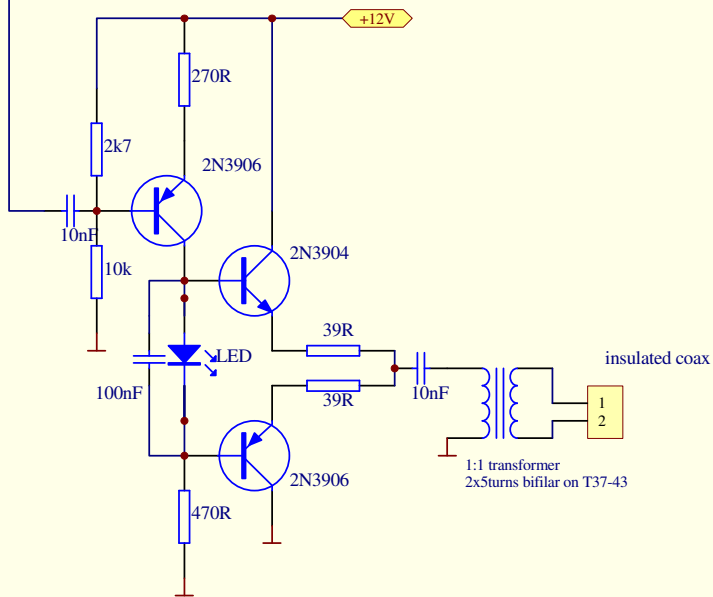

BITE indicator (RED - unlocked, Green -Locked)

Title			Protel International P/L L3, 12a Rodborough Rd Frenchs Forest NSW Australia 2086	 Making Electronic Design Easy™
Size: A4	Number:	Revision:		
Date: 21-Feb-2009	Time: 16:40:51	Sheet 0 of 0		
File: C:\Program Files\Design Explorer 99 SE\Backup\Rubidium.ddb - Rubidium.Sch				